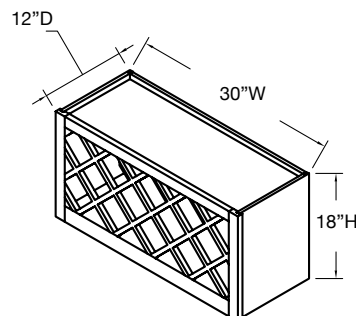

Prices Inserts and Special Cabinets

ROLL OUT TRAYS & WASTE BASKET	ESPRESSO (ES)	PURE WHITE (PW)	LIGHT GREY (LG)	MILLENNIUM WHITE (MW)	DARK GREY (DG)	MILLENNIUM BLUE (MB)	OFF WHITE (OW)	MILLENNIUM GRAY (MG)	SHAKER BLUE (SB)	WIDTH	HEIGHT	DEPTH
15RT-DR	120	120	120	120	120	120	120	120	120	11 1/4"	2-7/8"	21"
18RT-DR	134	134	134	134	134	134	134	134	134	14 1/4"	2-7/8"	21"
24RT-DR	147	147	147	147	147	147	147	147	147	20 1/4"	2-7/8"	21"
27RT-DR	162	162	162	162	162	162	162	162	162	23 1/4"	2-7/8"	21"
30RT-DR	177	177	177	177	177	177	177	177	177	26 1/4"	2-7/8"	21"
33RT-DR	216	216	216	216	216	216	216	216	216	29 1/4"	2-7/8"	21"
36RT-DR	253	253	253	253	253	253	253	253	253	32 1/4"	2-7/8"	21"
Trash Can (BWBK15-1)	468	468	468	468	468	468	468	468	468	10 1/2"	24"	20"
Trash Can (BWBK18-2)	326	326	326	326	326	326	326	326	326	14 1/2"	24"	20"
SPB09	396	396	396	396	396	396	396	396	396	9"	24"	20"
SPB12	523	523	523	523	523	523	523	523	523	12"	24"	20"
UHB9	715	715	715	715	715	715	715	715	715	9"	24"	20"
UHB12	970	970	970	970	970	970	970	970	970	12"	24"	20"

RT15/18/24/27/30/33/36"

SPECIAL CABINET	ESPRESSO (ES)	PURE WHITE (PW)	LIGHT GREY (LG)	MILLENNIUM WHITE (MW)	DARK GREY (DG)	MILLENNIUM BLUE (MB)	OFF WHITE (OW)	MILLENNIUM GRAY (MG)	SHAKER BLUE (SB)	WIDTH	HEIGHT	DEPTH
MW3018 (Microwave)	228	228	228	240	240	-	240	-	-	30"	18"	12"
WR3018 (Wine Rack)	268	268	268	268	268	295	268	295	295	30"	18"	12"

WR3018