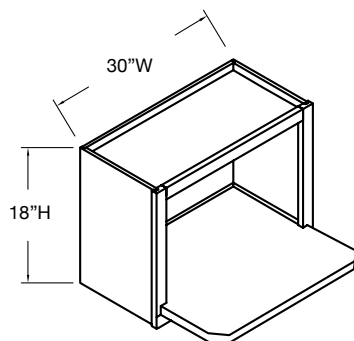

SPECIAL CABINET	ESPRESSO (ES)	PURE WHITE (PW)	LIGHT GREY (LG)	MILLENNIUM WHITE (MW)	DARK GREY (DG)	MILLENNIUM BLUE (MB)	OFF WHITE (OW)	MILLENNIUM GRAY (MG)	SHAKER BLUE (SB)	WIDTH	HEIGHT	DEPTH
MW3018 (Microwave)	228	228	228	240	240	-	240	-	-	30"	18"	12"
WR3018 (Wine Rack)	268	268	268	268	268	295	268	295	295	30"	18"	12"

MW3018
Shelf depth 17"